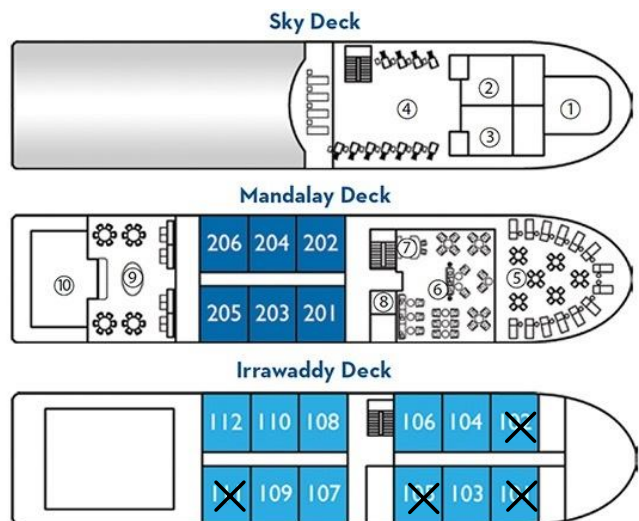

# Irrawaddy River Cruise - Ship Details

**Avalon Myanmar** - Built in 2015 • 200 ft long • 18 Staterooms • up to 36 Guests • 24 Crew Members

### Ship Amenities:

- Open-air deck with shade & premium chairs
- Complimentary Wi-Fi access in the lounges.
- Spa treatment room
- Fitness Center and Library with games
- Audio headsets for all shore excursions
- Friendly, English-speaking crew
- Sightseeing with Certified Local Guides
- Cruise Director
- Onboard movie nights
- Spacious, open seating restaurant
- Air-conditioned Panorama Lounge
- Bar serving premium spirits & complimentary coffee, tea, soft drinks, and local beer/spirits throughout the day

#### Deck Plan

- |  |                   |
|--|-------------------|
| 1 Navigation Bridge                                      | 6 Panorama Lounge |
| 2 Spa treatment room                                     | 7 Bar             |
| 3 Gym  | 8 Reception       |
| 4 Premium lounge chairs                                  | 9 Dining Room     |
| 5 Open-air observation lounge with premium lounge chairs | 10 Galley         |