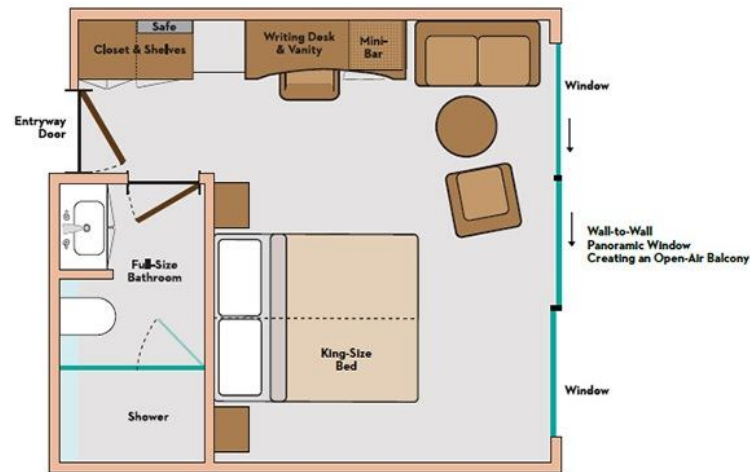

# Irrawaddy River Cruise - Ship Details

**Avalon Myanmar** - Built in 2015 • 200 ft long • 18 Staterooms • up to 36 Guests • 24 Crew Members

### Room Features:

- Alarm clock
- Bedside tables with reading lamps
- Comfort Collection Beds
- Individual climate control
- In-house telephone
- Large private bathroom featuring full shower with glass door, hairdryer, and premium bath amenities
- Nightly turn-down service
- Soft & firm pillows
- Writing desk
- Bathrobes & slippers
- Choice of bed configuration (two twins or one king)
- Easy under-bed luggage storage
- Floor-to-ceiling sliding-glass door
- In-room safe
- Mini-bar with complimentary local beer, soft drinks & bottled water
- Spacious closets with shelves for ample storage
- Wall-to-Wall Panoramic window measuring 14-feet wide that opens to transform the living space into a large Open-Air Balcony

#### Deck Plan

- |  |                   |
|--|-------------------|
| 1 Navigation Bridge                                      | 6 Panorama Lounge |
| 2 Spa treatment room                                     | 7 Bar             |
| 3 Gym  | 8 Reception       |
| 4 Premium lounge chairs                                  | 9 Dining Room     |
| 5 Open-air observation lounge with premium lounge chairs | 10 Galley         |