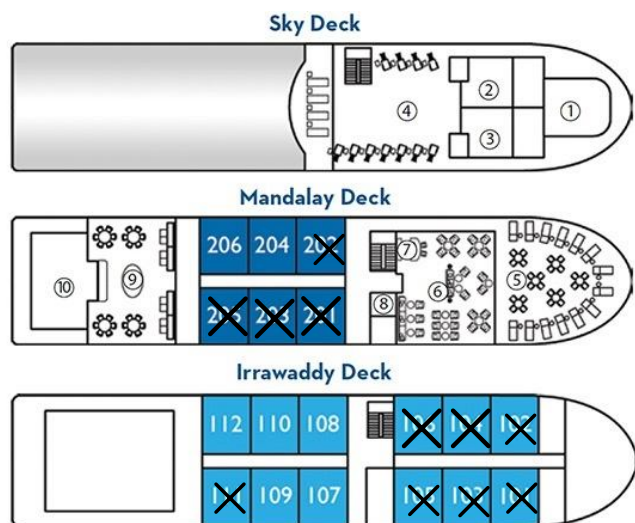

# Irrawaddy River Cruise - Ship Details

**Avalon Myanmar** - Built in 2015 • 200 ft long • 18 Staterooms • up to 36 Guests • 24 Crew Members

### Ship Amenities:

- Open-air deck with shade & premium chairs
- Complimentary Wi-Fi access in the lounges.
- Spa treatment room
- Fitness Center and Library with games
- Audio headsets for all shore excursions
- Friendly, English-speaking crew
- Sightseeing with Certified Local Guides
- Cruise Director
- Onboard movie nights
- Spacious, open seating restaurant
- Air-conditioned Panorama Lounge
- Bar serving premium spirits & complimentary coffee, tea, soft drinks, and local beer/spirits throughout the day

#### Deck Plan

- |  |                   |
|--|-------------------|
| 1 Navigation Bridge                                      | 6 Panorama Lounge |
| 2 Spa treatment room                                     | 7 Bar             |
| 3 Gym  | 8 Reception       |
| 4 Premium lounge chairs                                  | 9 Dining Room     |
| 5 Open-air observation lounge with premium lounge chairs | 10 Galley         |